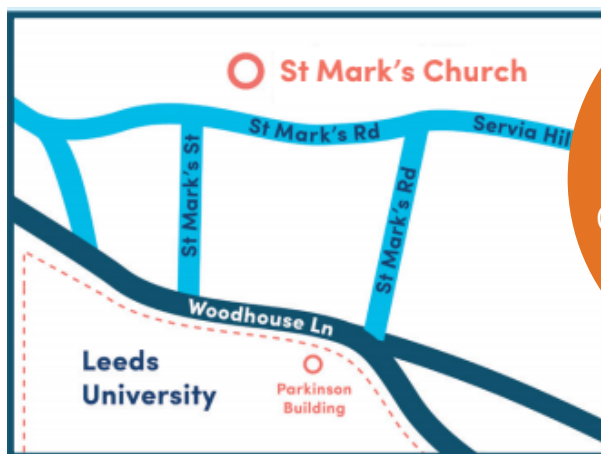

July

Tues 2nd	8pm	Powerhouse Prayer & Worship
Sunday 7th	10am	All - age Sunday plus EcoGen and Hospitality week
29th July - 2nd Aug	n/a	NewDay Youth Festival *

August

Sunday 4th	10am	All - age Sunday plus EcoGen and Hospitality week
Tuesdays 6th/13th/20th	Daytime	Make Lunch kids holiday project
Sunday 11th	Daytime	Summer Church picnic *
Sunday 25th	n/a	No Sunday meeting / week of rest

September

Sunday 1st	10am	All - age Sunday plus EcoGen and Hospitality week
Tuesday 10th	8pm	Powerhouse Prayer & Worship
Tuesday 17th	Evening	Life Groups re-start *

ALL EVENTS ARE
AT ST MARK'S
CHURCH UNLESS
STARRED *

For programme updates please visit our website:

www.gatewayleeds.net/community/#calendar